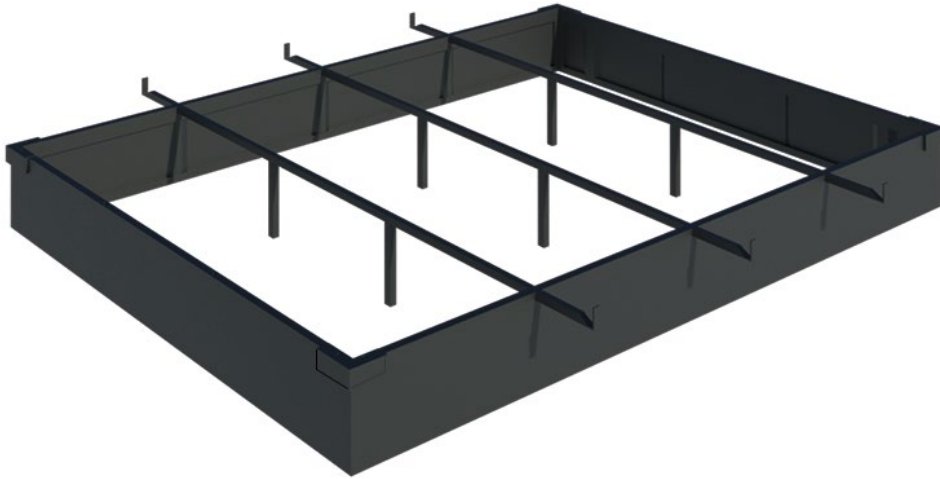

Eastern King Metal Bed Base Ht 6"

Model: BB-K6M

- Description: Eastern King Metal Bed Base 6"
- Material: Steel
- Finish: Powder coated
- Color: Black
- Height: 6"
- Plastic glides

- Shipped knockdown
- Brand: NERVAL
- Warranty: Limited Lifetime Warranty