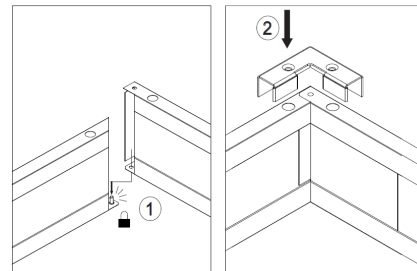

Eastern King Metal Bed Base Ht 6"

Model: BB-K6M

- Description: Eastern King Metal Bed Base 6"
- Material: Steel
- Finish: Powder coated
- Color: Black
- Height: 6"
- Plastic glides

- Shipped knockdown
- Brand: NERVAL
- Warranty: Limited Lifetime Warranty